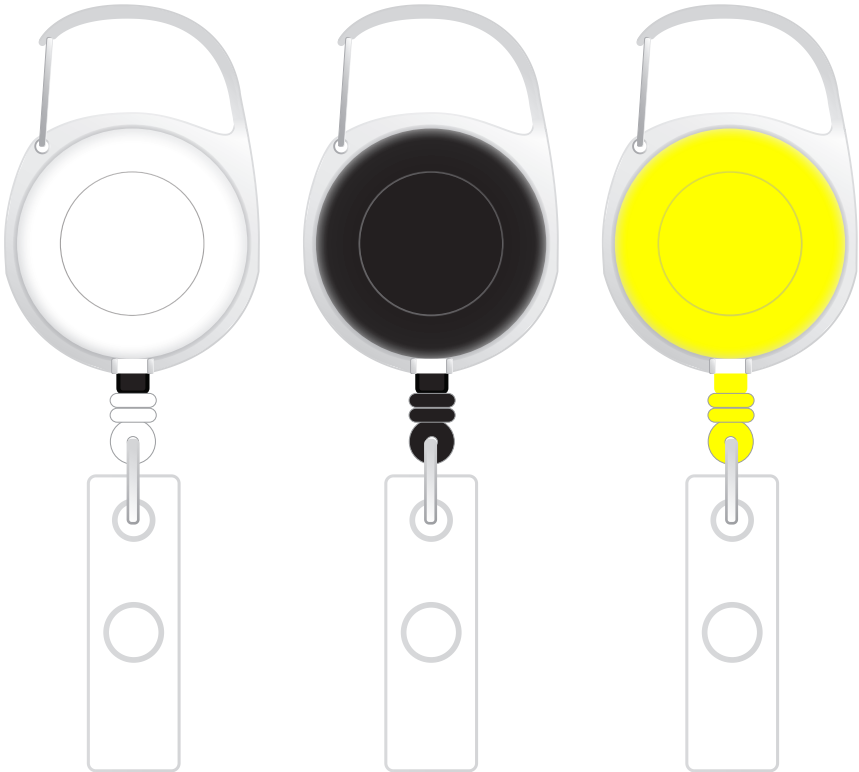

# #3 LERRDOVSBC Deluxe Retractable Reel Vinyl Strap & Belt Clip

FRONT

Imprint area- 32mm H x 25mmW

Art shown @ 100%

Pink Line\_ Critical imprint area

\*\*\* Belt Clip on Reverse

The template is a GUIDE ONLY. Our graphics team will set up the print proof and make adjustments to ensure the highest quality.

**Express**  
**Lanyards**

# #4 LERRDRVS Deluxe Round Reel Vinyl Strap

FRONT

REV (if applicable)

Imprint area- 18mm H x 18mmW

**Pink Line\_** Critical imprint area  
**Black Line\_** Final print size  
**Green Line\_** Bleed print area 1mm only

# #5 LERRSRKRBC Standard Reel Vinyl Strap (Belt Clip Reverse)

FRONT

Imprint area- 19mm H x 19mmW

- Pink Line\_ Critical imprint area
- Black Line\_ Final print size
- Green Line\_ Bleed print area 1mm only