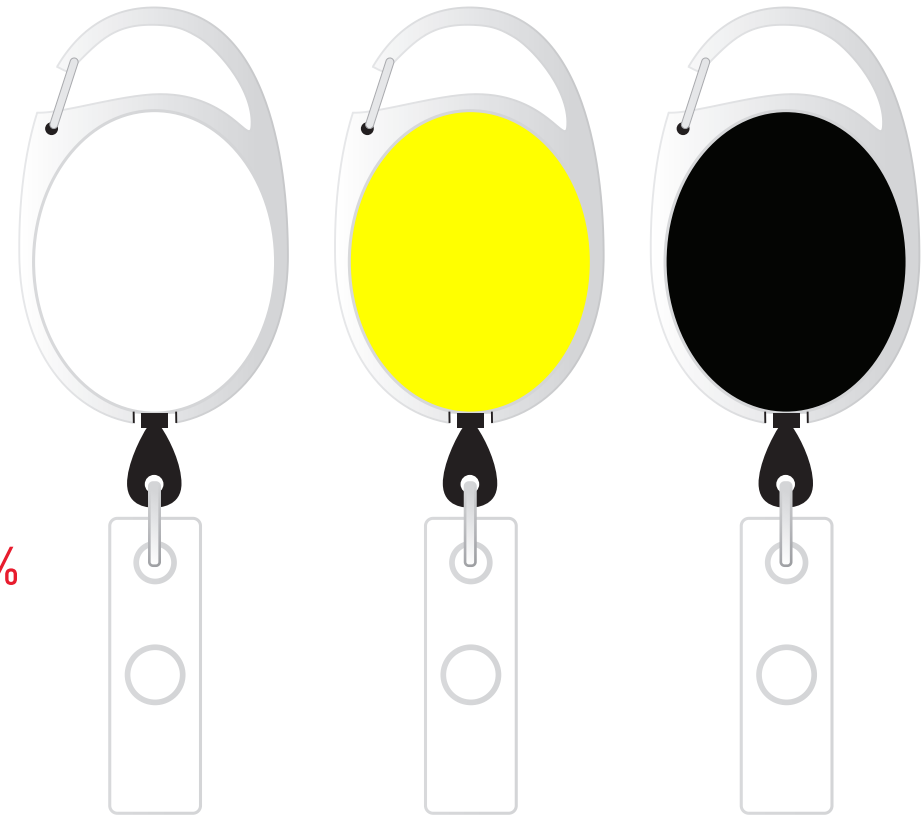

# #2 LERRDOVS Deluxe Retractable Reel Vinyl Strap

FRONT

REV (if applicable)

Imprint area- 32mm H x 25mmW

Art shown @ 100%

Pink Line\_ Critical imprint area

The template is a GUIDE ONLY. Our graphics team will set up the print proof and make adjustments to ensure the highest quality.

# #3 LERRDOVSBC Deluxe Retractable Reel Vinyl Strap & Belt Clip

FRONT

Imprint area- 32mm H x 25mmW

Art shown @ 100%

Pink Line\_ Critical imprint area

\*\*\* Belt Clip on Reverse

The template is a GUIDE ONLY. Our graphics team will set up the print proof and make adjustments to ensure the highest quality.

# #4 LERRDRVS Deluxe Round Reel Vinyl Strap

FRONT

REV (if applicable)

Imprint area- 18mm H x 18mmW

**Pink Line\_** Critical imprint area  
**Black Line\_** Final print size  
**Green Line\_** Bleed print area 1mm only