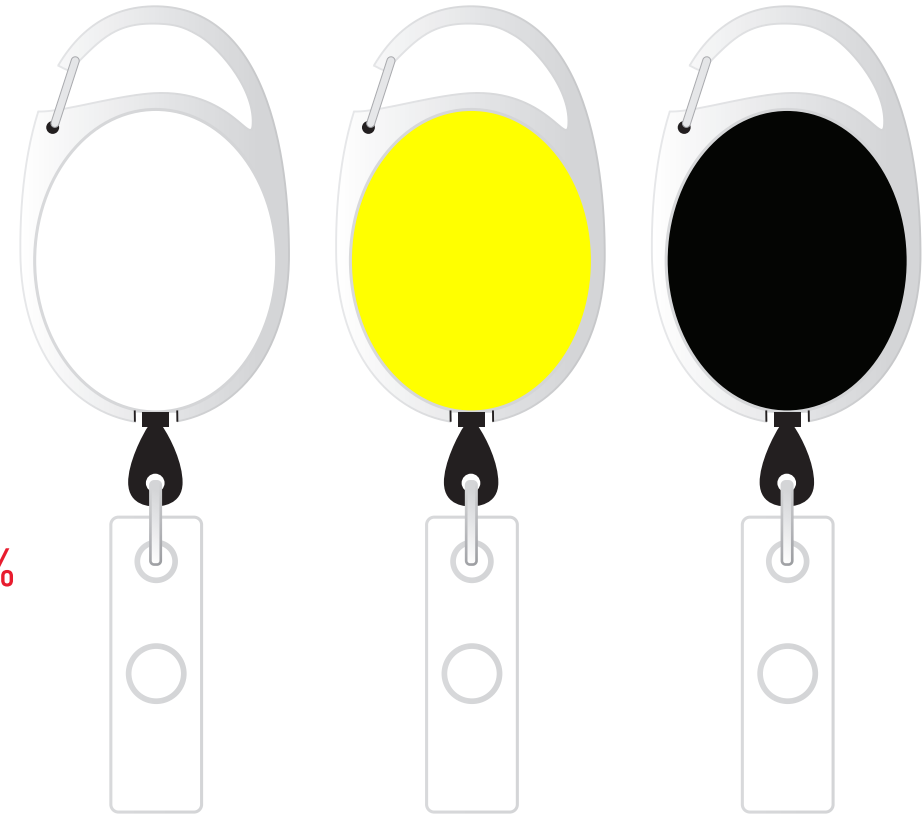

# #1 LERRDOKR Deluxe Oval Retractable Reel Keyring

FRONT

REV (if applicable)

Imprint area- 32mm H x 25mmW

Art shown @ 100%

Pink Line\_ Critical imprint area

The template is a GUIDE ONLY. Our graphics team will set up the print proof and make adjustments to ensure the highest quality.

# #2 LERRDOVS Deluxe Retractable Reel Vinyl Strap

FRONT

REV (if applicable)

Imprint area- 32mm H x 25mmW

Art shown @ 100%

Pink Line\_ Critical imprint area

The template is a GUIDE ONLY. Our graphics team will set up the print proof and make adjustments to ensure the highest quality.

# #3 LERRDOVSBC Deluxe Retractable Reel Vinyl Strap & Belt Clip

FRONT

Imprint area- 32mm H x 25mmW

Art shown @ 100%

Pink Line\_ Critical imprint area

\*\*\* Belt Clip on Reverse

The template is a GUIDE ONLY. Our graphics team will set up the print proof and make adjustments to ensure the highest quality.