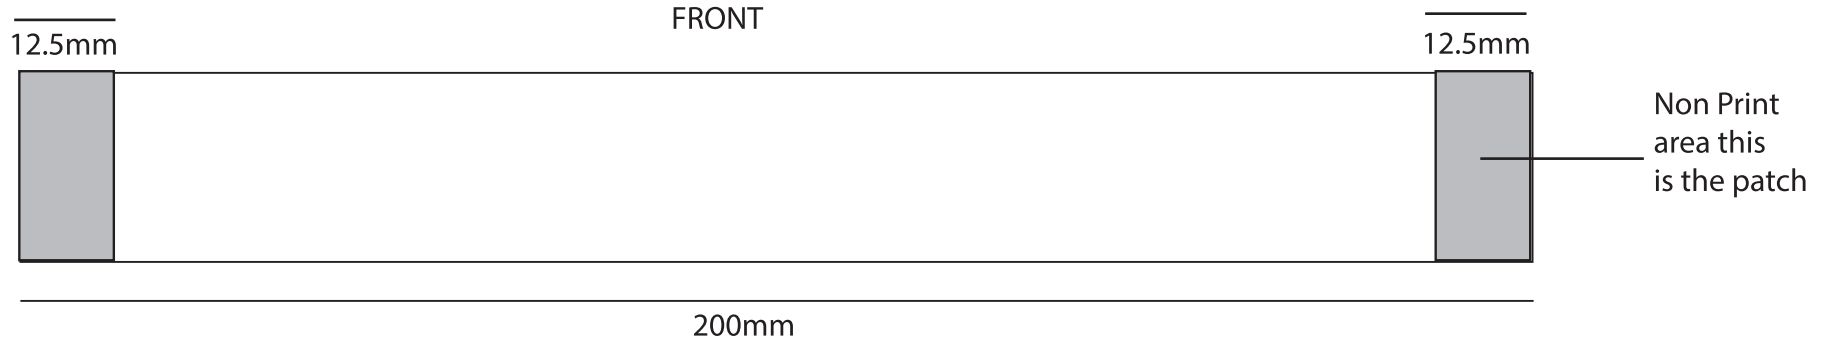

TEMPLATE

WBE025

BACK - Centering of artwork on the reverse is not guaranteed we recommend a plan or patterned reverse only.

Bands are sublimated so they are printed CMYK exact PMS match is not guaranteed.