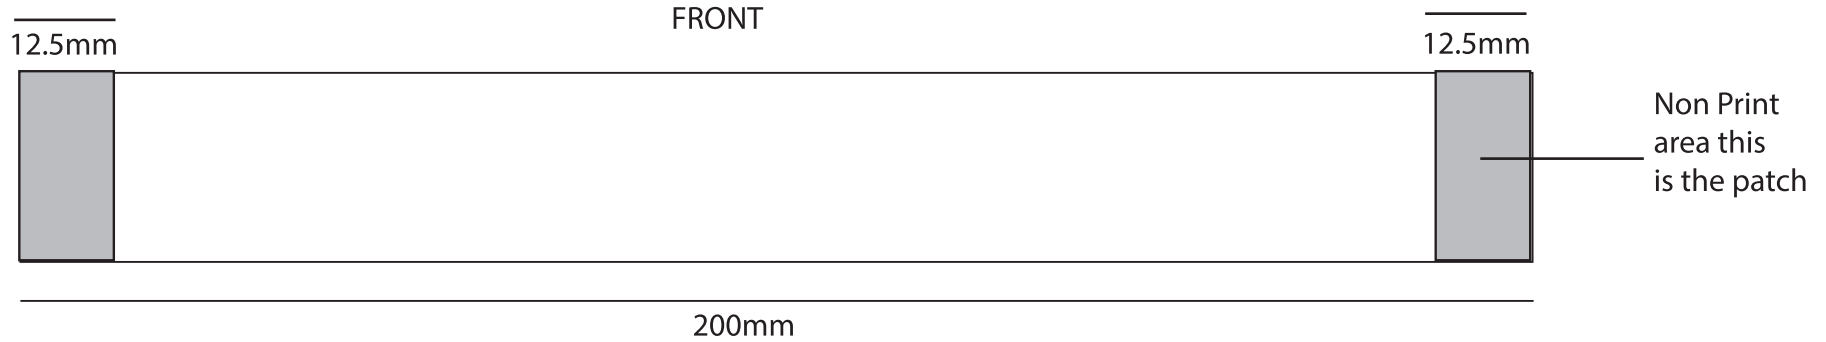

TEMPLATE

WBE025

BACK - Centering of artwork on the reverse is not guaranteed we recommend a plain or patterned reverse only.

Bands are sublimated so they are printed CMYK exact PMS match is not guaranteed.